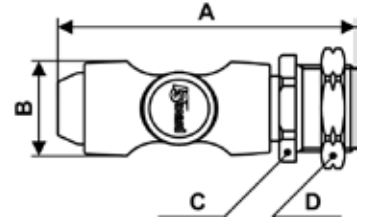

PREVOS1 SAFETY QUICK COUPLINGS - BSI 06

Bulkhead coupler

Profile : BRITISH

Min / Max operating pressure 2 / 12 bar	Flow rate at 6 bar 750 l/min	ID passage 6 mm	Min. / Max temperature -15 / 70 °C
---	--	---------------------------	--

Part number	Female thread	Dim. A (mm)	Dim. B (mm)	Dim. C (mm)	Dim. D (mm)
BSI 062101	G1/4	84	30	29	32